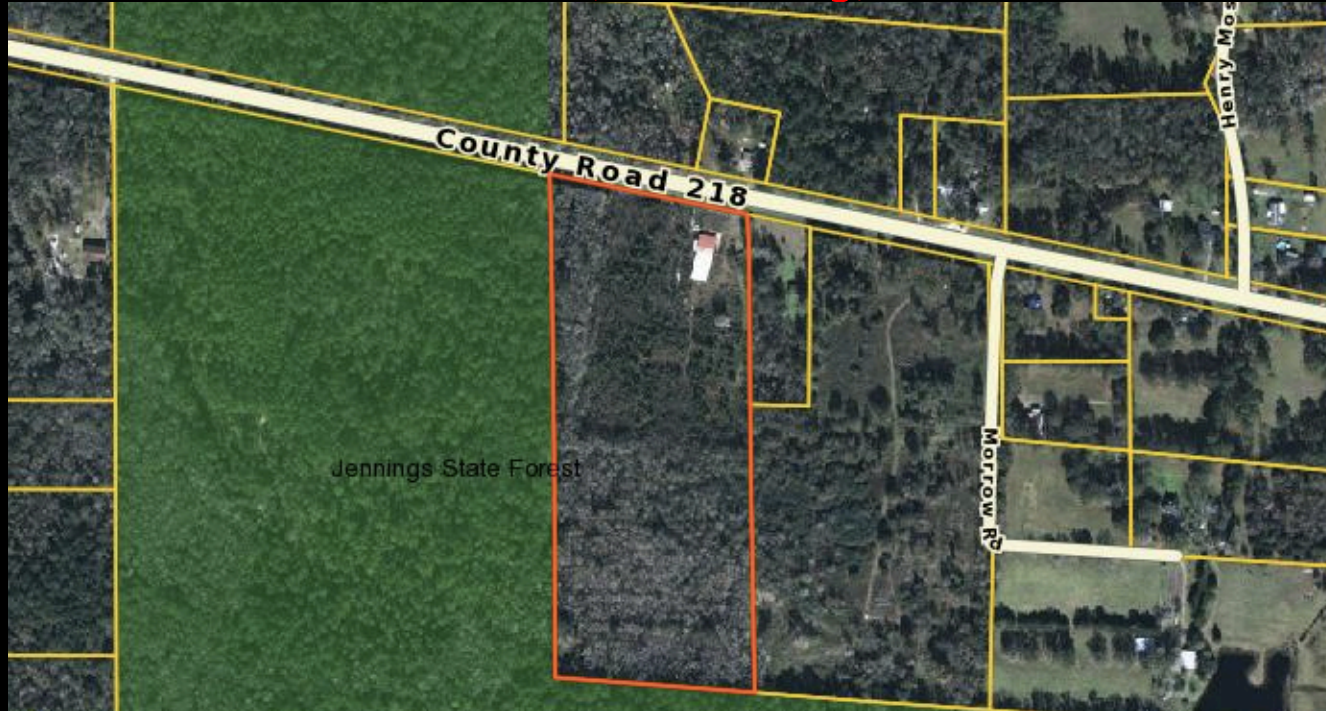

# 20 +/- Acres for Sale

5663 CR 218, Middleburg, FL 32068

- For Sale +/- 20 Acres in Middleburg FL
- Commercial zoning- BB
- Property backs up and adjacent to Jennings State Forest
- 500 + FT of frontage along CR 218
- Clean Phase I report on file
- Sales Price: \$950,000.00 or \$1.09 p.s.f.